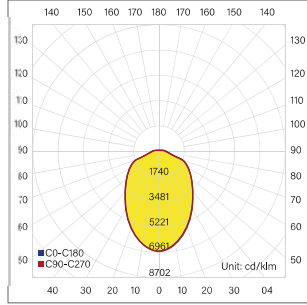

LIT-37500 | Flood lighting

Lumen, maintenance & failure rate	L80/B50 >90,000 hrs at 45°C
Body material	Steel sheet, electrostatically painted
Dimensions & Weight	L x 270 x 177 mm 7.32 kg per 4 modules
Colors	Dark grey
Diffuser	N/A
Power supply	Electronic driver
Reflector	Optical lens 90°

Code	LED lumen	Luminaire lumen	Efficiency	LED wattage	Color temperature	Length
3905247	7100 lm	6266 lm	125.6lm/w	50.0W	3000k	201mm
3905248	7250 lm	6398 lm	128.2lm/w	50.0W	4000k	201mm
3906247	14200 lm	12532 lm	125.6lm/w	100.0W	3000k	286mm
3906248	14500 lm	12796 lm	128.2lm/w	100.0W	4000k	286mm
3907247	21300 lm	18798lm	125.6lm/w	150.0W	3000k	371mm
3907248	21750 lm	19194 lm	128.2lm/w	150.0W	4000k	371mm
3908247	28400 lm	25064 lm	125.6lm/w	200.0W	3000k	456mm
3908248	29000 lm	25592 lm	128.2lm/w	200.0W	4000k	456mm

LIT-37500 | Flood lighting

Lumen, maintenance & failure rate	L80/B50 >90,000 hrs at 45°C
Body material	Steel sheet, electrostatically painted
Dimensions & Weight	350 x 560 x 117mm 7.32 kg
Colors	Dark grey
Diffuser	N/A
Power supply	Electronic driver
Reflector	Optical lens 90°

Code	LED lumen	Luminaire lumen	Efficiency	LED wattage	Color temperature	Beam angle
3921247	43976 lm	40385 lm	133.3lm/w	303W	3000k	90°
3921248	48264 lm	44322 lm	146.3lm/w	303W	4000k	90°