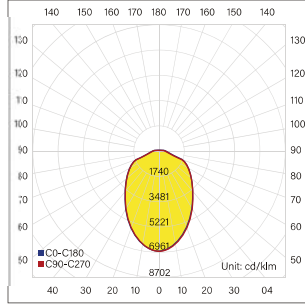

LIT-37500 | Flood lighting

Lumen, maintenance & failure rate	L80/B50 >90,000 hrs at 45°C
Body material	Steel sheet, electrostatically painted
Dimensions & Weight	L x 270 x 177 mm 7.32 kg per 4 modules
Colors	Dark grey
Diffuser	N/A
Power supply	Electronic driver
Reflector	Optical lens 90°

Code	LED lumen	Luminaire lumen	Efficiency	LED wattage	Color temperature	Length
3905247	7100 lm	6266 lm	125.6lm/w	50.0W	3000k	201mm
3905248	7250 lm	6398 lm	128.2lm/w	50.0W	4000k	201mm
3906247	14200 lm	12532 lm	125.6lm/w	100.0W	3000k	286mm
3906248	14500 lm	12796 lm	128.2lm/w	100.0W	4000k	286mm
3907247	21300 lm	18798lm	125.6lm/w	150.0W	3000k	371mm
3907248	21750 lm	19194 lm	128.2lm/w	150.0W	4000k	371mm
3908247	28400 lm	25064 lm	125.6lm/w	200.0W	3000k	456mm
3908248	29000 lm	25592 lm	128.2lm/w	200.0W	4000k	456mm

LIT-37500 | Flood lighting

Lumen, maintenance & failure rate	L80/B50 >90,000 hrs at 45°C
Body material	Steel sheet, electrostatically painted
Dimensions & Weight	350 x 560 x 117mm 7.32 kg
Colors	Dark grey
Diffuser	N/A
Power supply	Electronic driver
Reflector	Optical lens 90°

Code	LED lumen	Luminaire lumen	Efficiency	LED wattage	Color temperature	Beam angle
3921247	43976 lm	40385 lm	133.3lm/w	303W	3000k	90°
3921248	48264 lm	44322 lm	146.3lm/w	303W	4000k	90°