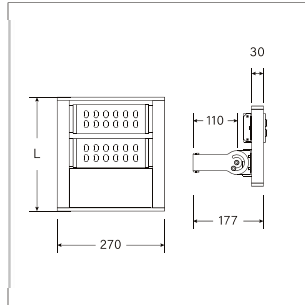

LIT-37500 | Flood lighting

Lumen, maintenance & failure rate	L80/B50 >90,000 hrs at 45°C
Body material	Steel sheet, electrostatically painted
Dimensions & Weight	L x 270 x 177 mm 7.32 kg per 4 modules
Colors	Dark grey
Diffuser	N/A
Power supply	Electronic driver
Reflector	Optical lens 90°

Code	LED lumen	Luminaire lumen	Efficiency	LED wattage	Color temperature	Length
3905247	7100 lm	6266 lm	125.6lm/w	50.0W	3000k	201mm
3905248	7250 lm	6398 lm	128.2lm/w	50.0W	4000k	201mm
3906247	14200 lm	12532 lm	125.6lm/w	100.0W	3000k	286mm
3906248	14500 lm	12796 lm	128.2lm/w	100.0W	4000k	286mm
3907247	21300 lm	18798lm	125.6lm/w	150.0W	3000k	371mm
3907248	21750 lm	19194 lm	128.2lm/w	150.0W	4000k	371mm
3908247	28400 lm	25064 lm	125.6lm/w	200.0W	3000k	456mm
3908248	29000 lm	25592 lm	128.2lm/w	200.0W	4000k	456mm

LIT-37500 | Flood lighting

Lumen, maintenance & failure rate	L80/B50 >90,000 hrs at 45°C
Body material	Steel sheet, electrostatically painted
Dimensions & Weight	350 x 560 x 117mm 7.32 kg
Colors	Dark grey
Diffuser	N/A
Power supply	Electronic driver
Reflector	Optical lens 90°