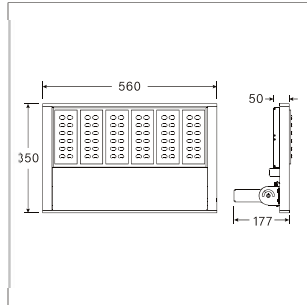

LIT-37500 | Flood lighting

Lumen, maintenance & failure rate	L80/B50 >90,000 hrs at 45°C
Body material	Steel sheet, electrostatically painted
Dimensions & Weight	L x 270 x 177 mm 7.32 kg per 4 modules
Colors	Dark grey
Diffuser	N/A
Power supply	Electronic driver
Reflector	Optical lens 90°

Code	LED lumen	Luminaire lumen	Efficiency	LED wattage	Color temperature	Length
3905247	7100 lm	6266 lm	125.6lm/w	50.0W	3000k	201mm
3905248	7250 lm	6398 lm	128.2lm/w	50.0W	4000k	201mm
3906247	14200 lm	12532 lm	125.6lm/w	100.0W	3000k	286mm
3906248	14500 lm	12796 lm	128.2lm/w	100.0W	4000k	286mm
3907247	21300 lm	18798lm	125.6lm/w	150.0W	3000k	371mm
3907248	21750 lm	19194 lm	128.2lm/w	150.0W	4000k	371mm
3908247	28400 lm	25064 lm	125.6lm/w	200.0W	3000k	456mm
3908248	29000 lm	25592 lm	128.2lm/w	200.0W	4000k	456mm

LIT-37500 | Flood lighting

Lumen, maintenance & failure rate	L80/B50 >90,000 hrs at 45°C
Body material	Steel sheet, electrostatically painted
Dimensions & Weight	350 x 560 x 117mm 7.32 kg
Colors	Dark grey
Diffuser	N/A
Power supply	Electronic driver
Reflector	Optical lens 90°