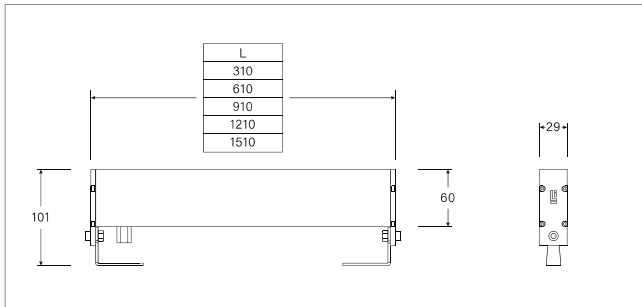

Related Products:

Individual lens version:

Code	LED lumen	Luminaire lumen	Efficiency	LED wattage	Color temperature	Length
5400315	420 lm	360 lm	83.7lm/w	4.3W	3000k	310mm
5400316	420 lm	360 lm	93.7lm/w	4.3W	4000k	310mm
5400515	590 lm	505 lm	84.1lm/w	6W	3000k	310mm
5400516	590 lm	505 lm	84.1lm/w	6W	4000k	310mm
5401315	840 lm	720 lm	83.7lm/w	8.6W	3000k	610mm
5401316	840 lm	720 lm	83.7lm/w	8.6W	4000k	610mm
5401515	1180 lm	1010 lm	84.1lm/w	12W	3000k	610mm
5401516	1180 lm	1010 lm	84.1lm/w	12W	4000k	610mm
5402315	1260 lm	1080 lm	85.0lm/w	12.7W	3000k	910mm
5402316	1260 lm	1080 lm	85.0lm/w	12.7W	4000k	910mm
5402515	1770 lm	1515 lm	84.1lm/w	18W	3000k	910mm
5402516	1770 lm	1515 lm	84.1lm/w	18W	4000k	910mm
5403315	1680 lm	1440 lm	83.7lm/w	17.2W	3000k	1210mm
5403316	1680 lm	1440 lm	83.7lm/w	17.2W	4000k	1210mm
5403515	2360 lm	2020 lm	84.1lm/w	24W	3000k	1210mm
5403516	2360 lm	2020 lm	84.1lm/w	24W	4000k	1210mm
5404315	2100 lm	1800 lm	83.7lm/w	21.5W	3000k	1510mm
5404316	2100 lm	1800 lm	83.7lm/w	21.5W	4000k	1510mm
5404515	2950 lm	2525 lm	84.1lm/w	30W	3000k	1510mm
5404516	2950 lm	2525 lm	84.1lm/w	30W	4000k	1510mm