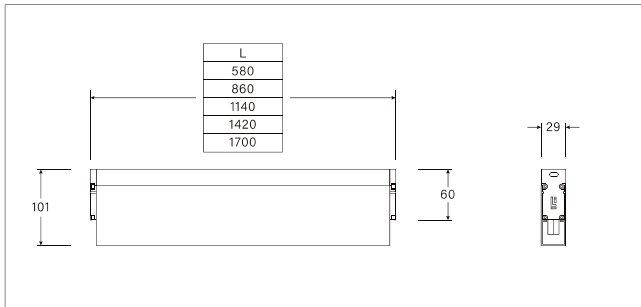

Related Products:

Linear lens version:

Code	LED lumen	Luminaire lumen	Efficiency	LED wattage	Color temperature	Length
5430315	1322 lm	729 lm	88.9lm/w	8.2W	3000k	580mm
5430316	1402 lm	773 lm	94.3lm/w	8.2W	4000k	580mm
5430515	1885 lm	1039 lm	88lm/w	11.8W	3000k	580mm
5430515	1901 lm	1048 lm	88.8lm/w	11.8W	4000k	580mm
5431315	1983 lm	1093 lm	88.9lm/w	12.3W	3000k	860mm
5431316	2103 lm	1160 lm	94.3lm/w	12.3W	4000k	860mm
5431515	2827 lm	1559 lm	88lm/w	17.7W	3000k	860mm
5431516	2851 lm	1572 lm	88.8lm/w	17.7W	4000k	860mm
5432315	2644 lm	1458 lm	88.9lm/w	16.4W	3000k	1140mm
5432316	2804 lm	1546 lm	94.3lm/w	16.4W	4000k	1140mm
5432515	3770 lm	2079 lm	88lm/w	23.6W	3000k	1140mm
5432516	3802 lm	2096 lm	88.9lm/w	23.6W	4000k	1140mm
5433315	3305 lm	1822 lm	88.9lm/w	20.5W	3000k	1420mm
5433316	3505 lm	1932 lm	94.3lm/w	20.5W	4000k	1420mm
5433516	4712 lm	2598 lm	88lm/w	29.5W	3000k	1420mm
5433516	4752 lm	2620 lm	88.8lm/w	29.5W	4000k	1420mm
5434315	3966 lm	2187 lm	88.9lm/w	24.6W	3000k	1700mm
5434316	4206 lm	2319 lm	94.3lm/w	24.6W	4000k	1700mm
5434515	5655 lm	3118 lm	88lm/w	35.4W	3000k	1700mm
5434516	5703 lm	3144 lm	88.8lm/w	35.4W	4000k	1700mm