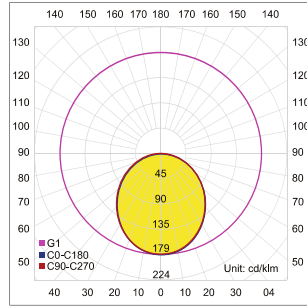

## LIT-40200 | Outdoor Linear Lighting | Surface

|                                   |                                       |
|-----------------------------------|---------------------------------------|
| Lumen, maintenance & failure rate | L70/B50<br>>60,000 hrs at 45°C        |
| Body material                     | Extruded Aluminium                    |
| Dimensions & Weight               | L x 101 x 29mm     1.67 kg per 120 cm |
| Colors                            | Dark grey                             |
| Diffuser                          | Opal                                  |
| Power supply                      | Electronic Driver                     |
| Reflector                         | N/A                                   |