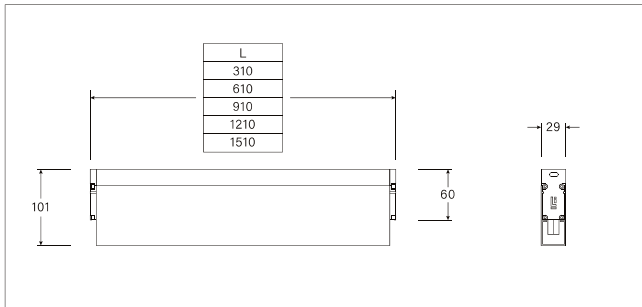

Related Products:

Individual lens version:

Code	LED lumen	Luminaire lumen	Efficiency	LED wattage	Color temperature	Length
5410315	420 lm	360 lm	83.7lm/w	4.3W	3000k	310mm
5410316	420 lm	360 lm	93.7lm/w	4.3W	4000k	310mm
5410515	590 lm	505 lm	84.1lm/w	6W	3000k	310mm
5410516	590 lm	505 lm	84.1lm/w	6W	4000k	310mm
5411315	840 lm	720 lm	83.7lm/w	8.6W	3000k	610mm
5411316	840 lm	720 lm	83.7lm/w	8.6W	4000k	610mm
5411515	1180 lm	1010 lm	84.1lm/w	12W	3000k	610mm
5411516	1180 lm	1010 lm	84.1lm/w	12W	4000k	610mm
5412315	1260 lm	1080 lm	85.0lm/w	12.7W	3000k	910mm
5412316	1260 lm	1080 lm	85.0lm/w	12.7W	4000k	910mm
5412515	1770 lm	1515 lm	84.1lm/w	18W	3000k	910mm
5412516	1770 lm	1515 lm	84.1lm/w	18W	4000k	910mm
5413315	1680 lm	1440 lm	83.7lm/w	17.2W	3000k	1210mm
5413316	1680 lm	1440 lm	83.7lm/w	17.2W	4000k	1210mm
5413515	2360 lm	2020 lm	84.1lm/w	24W	3000k	1210mm
5413516	2360 lm	2020 lm	84.1lm/w	24W	4000k	1210mm
5414315	2100 lm	1800 lm	83.7lm/w	21.5W	3000k	1510mm
5414316	2100 lm	1800 lm	83.7lm/w	21.5W	4000k	1510mm
5414515	2950 lm	2525 lm	84.1lm/w	30W	3000k	1510mm
5414516	2950 lm	2525 lm	84.1lm/w	30W	4000k	1510mm