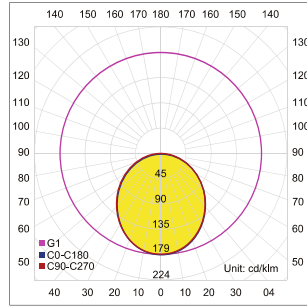

LIT-40200

IP67 recessed in ground frosted linear lighting for guidance lighting made of tough aluminum casing, and opal diffuser. A walk over fixture that ensures long-lasting performance with a sleek, minimal appearance.

LIT-40200 | Outdoor Linear Lighting | Recessed

Lumen, maintenance & failure rate	L70/B50 >60,000 hrs at 45°C
Body material	Extruded Aluminium
Dimensions & Weight	L x 101 x 29mm 1.67 kg per 120 cm
Colors	Dark grey
Diffuser	Opal
Power supply	Electronic Driver
Reflector	N/A

Related Products:

Opal version:

Code	LED lumen	Luminaire lumen	Efficiency	LED wattage	Color temperature	Length
5450315	1322 lm	358 lm	43.7lm/w	8.2W	3000k	580mm
5450316	1402 lm	379 lm	46.3lm/w	8.2W	4000k	580mm
5450515	1885 lm	510 lm	43.3lm/w	11.8W	3000k	580mm
5450516	1901 lm	515 lm	43.6lm/w	11.8W	4000k	580mm
5451315	1983 lm	537 lm	43.7lm/w	12.3W	3000k	860mm
5451316	2103 lm	570 lm	46.3lm/w	12.3W	4000k	860mm
5451515	2827 lm	766 lm	46.3lm/w	17.7W	3000k	860mm
5451516	2851 lm	772 lm	43.6lm/w	17.7W	4000k	860mm
5452315	2644 lm	716 lm	43.7lm/w	16.4W	3000k	1140mm
5452316	2804 lm	760 lm	46.3lm/w	16.4W	4000k	1140mm
5452515	3770 lm	1021 lm	43.3lm/w	23.6W	3000k	1140mm
5452516	3802 lm	1030 lm	43.6lm/w	23.6W	4000k	1140mm
5453315	3305 lm	895 lm	43.7lm/w	20.5W	3000k	1420mm
5453316	3505 lm	950 lm	46.3lm/w	20.5W	4000k	1420mm
5453515	4712 lm	1277 lm	43.7lm/w	29.5W	3000k	1420mm
5453516	4752 lm	1287 lm	43.6lm/w	29.5W	4000k	1420mm
5454315	3966 lm	1074 lm	43.7lm/w	24.6W	3000k	1700mm
5454316	4206 lm	1139 lm	46.3lm/w	24.6W	4000k	1700mm
5454515	5655 lm	1532 lm	43.3lm/w	35.4W	3000k	1700mm
5454516	5703 lm	1545 lm	43.6lm/w	35.4W	4000k	1700mm