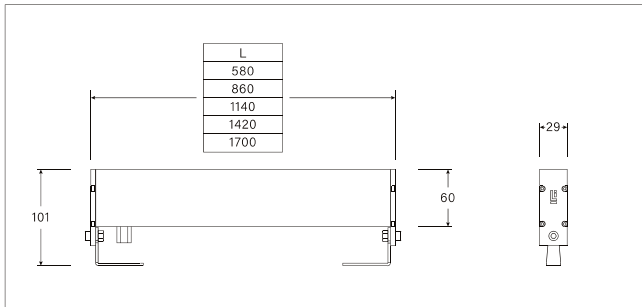

## LIT-40200 | Outdoor Linear Lighting | Surface

|                                   |                                       |
|-----------------------------------|---------------------------------------|
| Lumen, maintenance & failure rate | L70/B50<br>>60,000 hrs at 45°C        |
| Body material                     | Extruded Aluminium                    |
| Dimensions & Weight               | L x 101 x 29mm     1.67 kg per 120 cm |
| Colors                            | Dark grey                             |
| Diffuser                          | Opal                                  |
| Power supply                      | Electronic Driver                     |
| Reflector                         | N/A                                   |