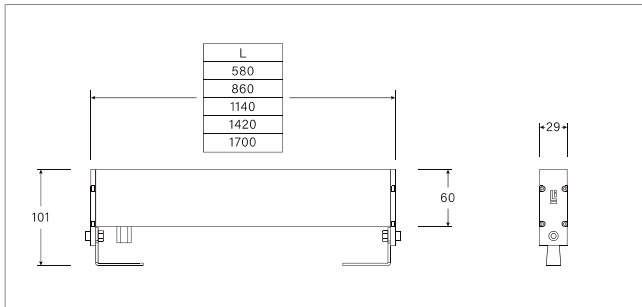

Lumen, maintenance & failure rate	L70/B50 >60,000 hrs at 45°C
Body material	Extruded Aluminium
Dimensions & Weight	L x 101 x 29mm 1.26 kg per 120 cm
Colors	Dark grey
Diffuser	Clear glass
Power supply	Electronic Driver
Reflector	Asymmetrical optical lens

Related Products:

Linear lens version:

Code	LED lumen	Luminaire lumen	Efficiency	LED wattage	Color temperature	Length
5420315	1322 lm	729 lm	88.9lm/w	8.2W	3000k	580mm
5420316	1402 lm	773 lm	94.3lm/w	8.2W	4000k	580mm
5420515	1885 lm	1039 lm	88lm/w	11.8W	3000k	580mm
5420515	1901 lm	1048 lm	88.8lm/w	11.8W	4000k	580mm
5421315	1983 lm	1093 lm	88.9lm/w	12.3W	3000k	860mm
5421316	2103 lm	1160 lm	94.3lm/w	12.3W	4000k	860mm
5421515	2827 lm	1559 lm	88lm/w	17.7W	3000k	860mm
5421516	2851 lm	1572 lm	88.8lm/w	17.7W	4000k	860mm
5422315	2644 lm	1458 lm	88.9lm/w	16.4W	3000k	1140mm
5422316	2804 lm	1546 lm	94.3lm/w	16.4W	4000k	1140mm
5422515	3770 lm	2079 lm	88lm/w	23.6W	3000k	1140mm
5422516	3802 lm	2096 lm	88.9lm/w	23.6W	4000k	1140mm
5423315	3305 lm	1822 lm	88.9lm/w	20.5W	3000k	1420mm
5423316	3505 lm	1932 lm	94.3lm/w	20.5W	4000k	1420mm
5423516	4712 lm	2598 lm	88lm/w	29.5W	3000k	1420mm
5423516	4752 lm	2620 lm	88.8lm/w	29.5W	4000k	1420mm
5424315	3966 lm	2187 lm	88.9lm/w	24.6W	3000k	1700mm
5424316	4206 lm	2319 lm	94.3lm/w	24.6W	4000k	1700mm
5424515	5655 lm	3118 lm	88lm/w	35.4W	3000k	1700mm
5424516	5703 lm	3144 lm	88.8lm/w	35.4W	4000k	1700mm