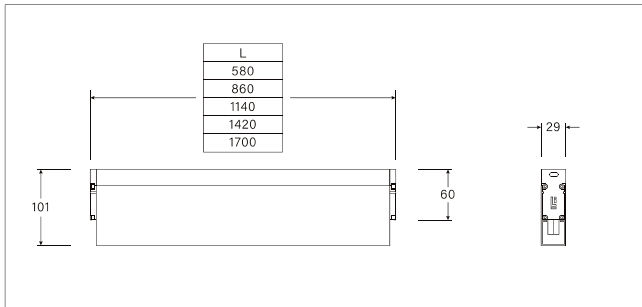

LIT-40200

IP67 recessed in ground frosted linear lighting for guidance lighting made of tough aluminum casing, and opal diffuser. A walk over fixture that ensures long-lasting performance with a sleek, minimal appearance.

LIT-40200 | Outdoor Linear Lighting | Recessed

Lumen, maintenance & failure rate	L70/B50 >60,000 hrs at 45°C
Body material	Extruded Aluminium
Dimensions & Weight	L x 101 x 29mm 1.67 kg per 120 cm
Colors	Dark grey
Diffuser	Opal
Power supply	Electronic Driver
Reflector	N/A

Related Products:

Opal version:

Code	LED lumen	Luminaire lumen	Efficiency	LED wattage	Color temperature	Length
5450315	1322 lm	358 lm	43.7lm/w	8.2W	3000k	580mm
5450316	1402 lm	379 lm	46.3lm/w	8.2W	4000k	580mm
5450515	1885 lm	510 lm	43.3lm/w	11.8W	3000k	580mm
5450516	1901 lm	515 lm	43.6lm/w	11.8W	4000k	580mm
5451315	1983 lm	537 lm	43.7lm/w	12.3W	3000k	860mm
5451316	2103 lm	570 lm	46.3lm/w	12.3W	4000k	860mm
5451515	2827 lm	766 lm	46.3lm/w	17.7W	3000k	860mm
5451516	2851 lm	772 lm	43.6lm/w	17.7W	4000k	860mm
5452315	2644 lm	716 lm	43.7lm/w	16.4W	3000k	1140mm
5452316	2804 lm	760 lm	46.3lm/w	16.4W	4000k	1140mm
5452515	3770 lm	1021 lm	43.3lm/w	23.6W	3000k	1140mm
5452516	3802 lm	1030 lm	43.6lm/w	23.6W	4000k	1140mm
5453315	3305 lm	895 lm	43.7lm/w	20.5W	3000k	1420mm
5453316	3505 lm	950 lm	46.3lm/w	20.5W	4000k	1420mm
5453515	4712 lm	1277 lm	43.7lm/w	29.5W	3000k	1420mm
5453516	4752 lm	1287 lm	43.6lm/w	29.5W	4000k	1420mm
5454315	3966 lm	1074 lm	43.7lm/w	24.6W	3000k	1700mm
5454316	4206 lm	1139 lm	46.3lm/w	24.6W	4000k	1700mm
5454515	5655 lm	1532 lm	43.3lm/w	35.4W	3000k	1700mm
5454516	5703 lm	1545 lm	43.6lm/w	35.4W	4000k	1700mm