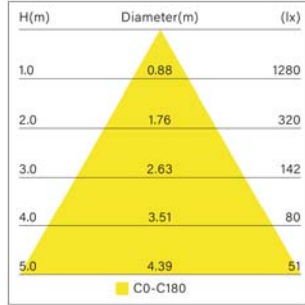

LIT-46300 | Outdoor Downlights | Surface

H(m)	Diameter(m)	(lx)
1.0	1.34	1820
2.0	2.69	455
3.0	4.03	202
4.0	5.38	114
5.0	6.72	73

■ C0-C180

Lumen, maintenance & failure rate	L80/F10 >55,000 hrs at 45°C
Body material	Aluminium body powder coating
Dimensions & Weight	H 110mm D 74mm 0.45 kg
Colors	Check color index
Diffuser	Clear glass
Power supply	Electronic driver
Reflector	Optical lens with black reflector

Customizable on request

Color

Temperature

>90
CRI

*_Longer lead time

Code	LED lumen	Luminaire lumen	Efficiency	LED wattage	Color temperature	Beam angle
633131X	1287 lm	890 lm	83.2lm/w	10.7W	3000k	16°
633131Y	1315 lm	910 lm	85.0lm/w	10.7W	4000k	16°
633133X	1287 lm	890 lm	83.2lm/w	10.7W	3000k	40°
633133Y	1315 lm	910 lm	85.0lm/w	10.7W	4000k	40°
633135X	1287 lm	890 lm	83.2lm/w	10.7W	3000k	60°
633135Y	1315 lm	910 lm	85.0lm/w	10.7W	4000k	60°

LIT-46300 | Outdoor Downlights | Surface

Lumen, maintenance & failure rate	L80/F10 >55,000 hrs at 45°C
Body material	Aluminium body powder coating
Dimensions & Weight	H 100mm D 55mm 0.23 kg
Colors	Check color index
Diffuser	N/A
Power supply	Electronic driver
Reflector	Optical lens with black reflector

Code	LED lumen	Luminaire lumen	Efficiency	LED wattage	Color temperature	Beam angle
634991X	512 lm	350 lm	77.8lm/w	4.5W	3000k	20°
634991Y	550 lm	376 lm	83.6lm/w	4.5W	4000k	20°
634993X	512 lm	376 lm	77.8lm/w	4.5W	3000k	40°
634993Y	550 lm	376 lm	83.6lm/w	4.5W	4000k	40°
634995X	512 lm	350 lm	77.8lm/w	4.5W	3000k	60°
634995Y	550 lm	376 lm	83.6lm/w	4.5W	4000k	60°