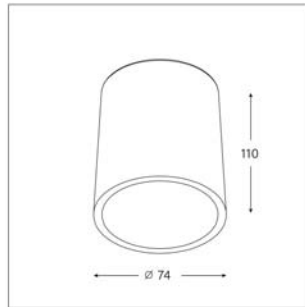

LIT-46300 | Outdoor Downlights | Surface

H(m)	Diameter(m)	(lx)
1.0	1.34	1820
2.0	2.69	455
3.0	4.03	202
4.0	5.38	114
5.0	6.72	73

■ C0-C180

Lumen, maintenance & failure rate	L80/F10 >55,000 hrs at 45°C
Body material	Aluminium body powder coating
Dimensions & Weight	H 110mm D 74mm 0.45 kg
Colors	Check color index
Diffuser	Clear glass
Power supply	Electronic driver
Reflector	Optical lens with black reflector

LIT-46300 | Outdoor Downlights | Surface

Lumen, maintenance & failure rate	L80/F10 >55,000 hrs at 45°C
Body material	Aluminium body powder coating
Dimensions & Weight	H 100mm D 55mm 0.23 kg
Colors	Check color index
Diffuser	N/A
Power supply	Electronic driver
Reflector	Optical lens with black reflector