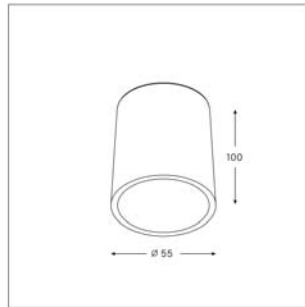

LIT-46300 | Outdoor Downlights | Surface

H(m)	Diameter(m)	(lx)
1.0	1.34	1820
2.0	2.69	455
3.0	4.03	202
4.0	5.38	114
5.0	6.72	73

■ C0-C180

Lumen, maintenance & failure rate	L80/F10 >55,000 hrs at 45°C
Body material	Aluminium body powder coating
Dimensions & Weight	H 110mm D 74mm 0.45 kg
Colors	Check color index
Diffuser	Clear glass
Power supply	Electronic driver
Reflector	Optical lens with black reflector

Customizable on request

Color

Temperature

>90
CRI

*_Longer lead time

Code	LED lumen	Luminaire lumen	Efficiency	LED wattage	Color temperature	Beam angle
633131X	1287 lm	890 lm	83.2lm/w	10.7W	3000k	16°
633131Y	1315 lm	910 lm	85.0lm/w	10.7W	4000k	16°
633133X	1287 lm	890 lm	83.2lm/w	10.7W	3000k	40°
633133Y	1315 lm	910 lm	85.0lm/w	10.7W	4000k	40°
633135X	1287 lm	890 lm	83.2lm/w	10.7W	3000k	60°
633135Y	1315 lm	910 lm	85.0lm/w	10.7W	4000k	60°

LIT-46300 | Outdoor Downlights | Surface

Lumen, maintenance & failure rate	L80/F10 >55,000 hrs at 45°C
Body material	Aluminium body powder coating
Dimensions & Weight	H 100mm D 55mm 0.23 kg
Colors	Check color index
Diffuser	N/A
Power supply	Electronic driver
Reflector	Optical lens with black reflector