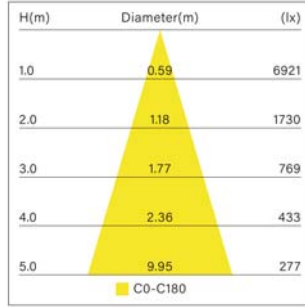

LIT-46500

Surface-mounted cubic downlight with a modern compact design, blended with a robust exterior for a bold finish to handle harsh climates.

LIT-46500 | Outdoor Downlights | Surface

Lumen, maintenance & failure rate	L80/F10 >55,000 hrs at 45°C
Body material	Aluminium body powder coating
Dimensions & Weight	H 110mm x 75 x 75 0.45 kg
Colors	Check color index
Diffuser	N/A
Power supply	Electronic driver
Reflector	Optical lens with matt black reflector

Customizable on request

Color

Temperature

>90
CRI

*Longer lead time

Code	LED lumen	Luminaire lumen	Efficiency	LED wattage	Color temperature	Beam angle
636731X	1287 lm	890 lm	83.2lm/w	10.7W	3000k	16°
636731Y	1315 lm	910 lm	85.0lm/w	10.7W	4000k	16°
636733X	1287 lm	890 lm	83.2lm/w	10.7W	3000k	40°
636733Y	1315 lm	910 lm	85.0lm/w	10.7W	4000k	40°
636735X	1287 lm	890 lm	83.2lm/w	10.7W	3000k	52°
636735Y	1315 lm	910 lm	85.0lm/w	10.7W	4000k	52°