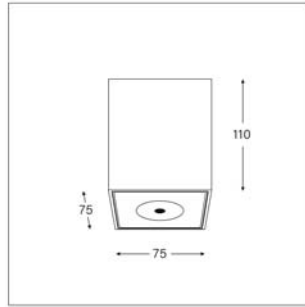

LIT-46500

Surface-mounted cubic downlight with a modern compact design, blended with a robust exterior for a bold finish to handle harsh climates.

LIT-46500 | Outdoor Downlights | Surface

Lumen, maintenance & failure rate	L80/F10 >55,000 hrs at 45°C
Body material	Aluminium body powder coating
Dimensions & Weight	H 110mm x 75 x 75 0.45 kg
Colors	Check color index
Diffuser	N/A
Power supply	Electronic driver
Reflector	Optical lens with matt black reflector

Customizable on request

Color

Temperature

>90
CRI

*Longer lead time

Code	LED lumen	Luminaire lumen	Efficiency	LED wattage	Color temperature	Beam angle
636731X	1287 lm	890 lm	83.2lm/w	10.7W	3000k	16°
636731Y	1315 lm	910 lm	85.0lm/w	10.7W	4000k	16°
636733X	1287 lm	890 lm	83.2lm/w	10.7W	3000k	40°
636733Y	1315 lm	910 lm	85.0lm/w	10.7W	4000k	40°
636735X	1287 lm	890 lm	83.2lm/w	10.7W	3000k	52°
636735Y	1315 lm	910 lm	85.0lm/w	10.7W	4000k	52°