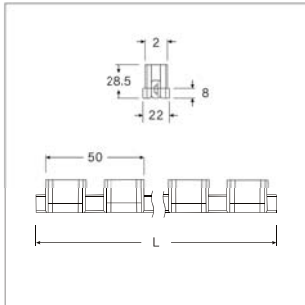

LIT-49300 | Outdoor flexible LED | Side bend

Lumen, maintenance & failure rate	L70/B50 >50,000 hrs at 45°C
Body material	Aluminium
Dimensions & Weight	2400 x 22 x 28.5mm 1.8 kg per 2.4m
Colors	Black
Diffuser	Optical lens
Power supply	Constant voltage 24V DC

Accessories for Outdoor Flexible LED

Code	Description	
1119059	49300, Flexible chain profile Dimensions: 23.2x13.5x1200mm Each reel uses 2 profiles	
Code	Description	
1119060	49300, Fixation bracket Dimensions: 23.2x13.5x50mm	
Code	Description	
1119061	49300, End feed	
Code	Description	
1119062	49300, End cap	
Model	2 ways IP connector 3 poles	
IP Rate	IP68	
Code	0100010	
Model	3 ways IP connector 3 poles	
IP Rate	IP68	
Code	0101010	