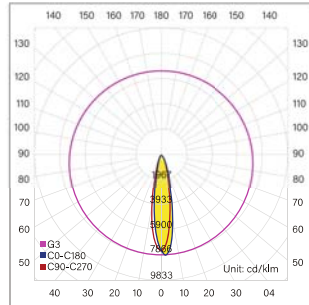

LIT-49300 | Outdoor flexible LED | Side bend

Lumen, maintenance & failure rate	L70/B50 >50,000 hrs at 45°C
Body material	Aluminium
Dimensions & Weight	2400 x 22 x 28.5mm 1.8 kg per 2.4m
Colors	Black
Diffuser	Optical lens
Power supply	Constant voltage 24V DC

Customizable on request

*Longer lead time

Code	Luminaire lumen	Efficiency	LED wattage	Color temperature	Beam angle
0977246	1831 lm	76.3lm/w	24.0W/M	3000k	20°
0977256	1831 lm	76.3lm/w	24.0W/M	4000k	20°
0987246	1831 lm	76.3lm/w	24.0W/M	3000k	45°
0987256	1831 lm	76.3lm/w	24.0W/M	4000k	45°
0997246	1831 lm	76.3lm/w	24.0W/M	3000k	60°
0997256	1831 lm	76.3lm/w	24.0W/M	4000k	60°

Accessories for Outdoor Flexible LED

Code	Description	
1119059	49300, Flexible chain profile Dimensions: 23.2x13.5x1200mm Each reel uses 2 profiles	
Code	Description	
1119060	49300, Fixation bracket Dimensions: 23.2x13.5x50mm	
Code	Description	
1119061	49300, End feed	
Code	Description	
1119062	49300, End cap	
Model	2 ways IP connector 3 poles	
IP Rate	IP68	
Code	0100010	
Model	3 ways IP connector 3 poles	
IP Rate	IP68	
Code	0101010	