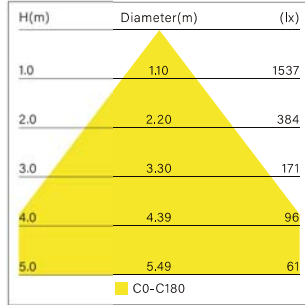

LIT-5310 | Rectangular spotlight | Recessed

| | |
|-----------------------------------|---|
| Lumen, maintenance & failure rate | L80/B10 >55,000 hrs at 25°C |
| Body material | Aluminium |
| Dimensions & Weight | 118 x 50 x 56mm 0.24 kg |
| Colors | White (other colors available upon request) |
| Diffuser | N/A |
| Power supply | Electronic driver |
| Reflector | Optical lens + black reflector |

Customizable on request

Dimmable

>90
CRI

Color
Temperature

*Longer lead time

| Code | LED Lumen | Luminaire Lumen | Efficiency | LED Wattage | Color Temperature | Beam Angle |
|---------|-----------|-----------------|------------|-------------|-------------------|------------|
| 6313831 | 800 lm | 554 lm | 60.3lm/w | 6.3W | 3000k | 36° |
| 6313832 | 800 lm | 554 lm | 60.3lm/w | 6.3W | 4000k | 36° |

LIT-5310 | Rectangular spotlight | Recessed

| H(m) | Diameter(m) | (lx) |
|------|-------------|------|
| 1.0 | 1.10 | 1537 |
| 2.0 | 2.20 | 384 |
| 3.0 | 3.30 | 171 |
| 4.0 | 4.39 | 96 |
| 5.0 | 5.49 | 61 |

■ C0-C180

| | |
|-----------------------------------|---|
| Lumen, maintenance & failure rate | L80/B10 >55,000 hrs at 25°C |
| Body material | Aluminium |
| Dimensions & Weight | 225 x 50 x 56mm 0.43 kg |
| Colors | White (other colors available upon request) |
| Diffuser | N/A |
| Power supply | Electronic driver |
| Reflector | Optical lens + black reflector |