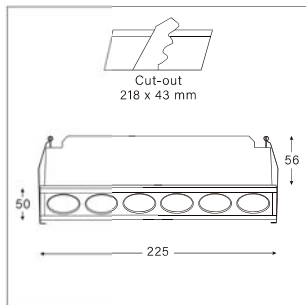

Lumen, maintenance & failure rate	L80/B10 >55,000 hrs at 25°C
Body material	Aluminium
Dimensions & Weight	225 x 50 x 56mm 0.43 kg
Colors	White (other colors available upon request)
Diffuser	N/A
Power supply	Electronic driver
Reflector	Optical lens + black reflector

Customizable on request

Dimmable

>90
CRI

Color
Temperature

*Longer lead time

Code	LED Lumen	Luminaire Lumen	Efficiency	LED Wattage	Color Temperature	Beam Angle
5598421	830 lm	572 lm	63.5lm/w	9.0W	3000k	24°
5598422	830 lm	572 lm	63.5lm/w	9.0W	4000k	24°
5598821	1100 lm	760 lm	60.3lm/w	12.6W	3000k	24°
5598822	1100 lm	760 lm	60.3lm/w	12.6W	4000k	24°