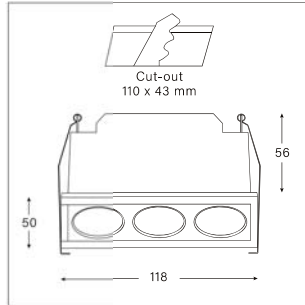

LIT-5310

Recessed rectangular downlight with three optical lenses featuring a minimal design. The perfect solution for a more subtle illumination. Ideal for projects with challenging ceiling applications (e.g. concrete, no void).

LIT-5310 | Rectangular spotlight | Recessed

| | |
|-----------------------------------|---|
| Lumen, maintenance & failure rate | L80/B10 >55,000 hrs at 25°C |
| Body material | Aluminium |
| Dimensions & Weight | 118 x 50 x 56mm 0.24 kg |
| Colors | White (other colors available upon request) |
| Diffuser | N/A |
| Power supply | Electronic driver |
| Reflector | Optical lens + black reflector |

LIT-5310 | Rectangular spotlight | Recessed

| H(m) | Diameter(m) | (lx) |
|------|-------------|------|
| 1.0 | 1.10 | 1537 |
| 2.0 | 2.20 | 384 |
| 3.0 | 3.30 | 171 |
| 4.0 | 4.39 | 96 |
| 5.0 | 5.49 | 61 |

■ C0-C180

| | |
|-----------------------------------|---|
| Lumen, maintenance & failure rate | L80/B10 >55,000 hrs at 25°C |
| Body material | Aluminium |
| Dimensions & Weight | 225 x 50 x 56mm 0.43 kg |
| Colors | White (other colors available upon request) |
| Diffuser | N/A |
| Power supply | Electronic driver |
| Reflector | Optical lens + black reflector |