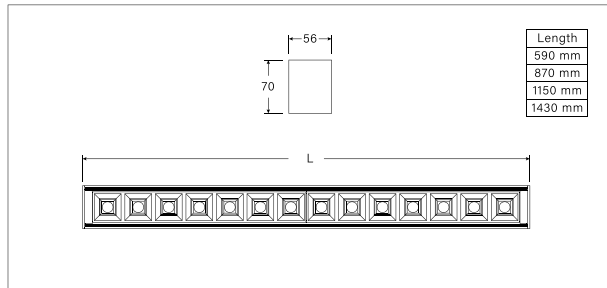

LIT-SYS LA55

Ceiling-mounted linear LED lighting system with UGR < 16. A contemporary lighting solution for architectural spaces. Used continuously mounted or as a stand-alone luminaire, it offers the flexibility to create various geometric shapes.

LIT-SYS LA55 | Linear Systems | Surface

Lumen, maintenance & failure rate	L80/F10 >55,000 hrs at 25°C
Body material	Aluminium
Dimensions & Weight	H 70mm W 56mm 3.35 kg per 113cm
Colors	Check colors index
Diffuser	Optical lens + anti-glare reflector
Power supply	Electronic driver
Mounting	Surface mounting

Customizable on request

- Dimmable
- Custom length
- Corner connection

*Longer lead time

Code	LED Lumen	Luminaire Lumen	Efficiency	LED Wattage	Color Temperature	Length
744120X	1757 lm	1520 lm	158.3lm/w	9.6W	3000k	590mm
744121X	2460 lm	2128 lm	158.8lm/w	13.4W	3000k	590mm
744220X	2636 lm	2280 lm	158.3lm/w	14.4W	3000k	870mm
744221X	3690 lm	3192 lm	158.8lm/w	20.1W	3000k	870mm
744320X	3514 lm	3040 lm	158.4lm/w	19.2W	3000k	1150mm
744321X	4920 lm	4256 lm	158.8lm/w	26.8W	3000k	1150mm
744420X	4393 lm	3800 lm	158.4lm/w	24W	3000k	1430mm
744421X	6150 lm	5320 lm	158.8lm/w	33.5W	3000k	1430mm
744120Y	1861 lm	1610 lm	167.7lm/w	9.6W	4000k	590mm
744121Y	2605 lm	2254 lm	168.2lm/w	13.4W	4000k	590mm
744220Y	2792 lm	2415 lm	167.7lm/w	14.4W	4000k	870mm
744221Y	3908 lm	3381 lm	168.2lm/w	20.1W	4000k	870mm
744320Y	3722 lm	3220 lm	167.7lm/w	19.2W	4000k	1150mm
744321Y	5210 lm	4508 lm	168.2lm/w	26.8W	4000k	1150mm
744420Y	4653 lm	4025 lm	167.7lm/w	24W	4000k	1430mm
744421Y	6513 lm	5635 lm	168.2lm/w	33.5W	4000k	1430mm

LIT-SYS LA55 | Linear Systems | Suspended

Lumen, maintenance & failure rate	L80/F10 >55,000 hrs at 25°C
Body material	Aluminium
Dimensions & Weight	H 70mm W 56mm 3.35 kg per 113cm
Colors	Check colors index
Diffuser	Optical lens + anti-glare reflector
Power supply	Electronic driver
Mounting	Surface mounting