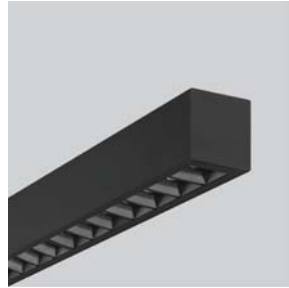

LIT-SYS LA55

Ceiling-mounted linear LED lighting system with UGR < 16. A contemporary lighting solution for architectural spaces. Used continuously mounted or as a stand-alone luminaire, it offers the flexibility to create various geometric shapes.

LIT-SYS LA55 | Linear Systems | Surface

Lumen, maintenance & failure rate	L80/F10 >55,000 hrs at 25°C
Body material	Aluminium
Dimensions & Weight	H 70mm W 56mm 3.35 kg per 113cm
Colors	Check colors index
Diffuser	Optical lens + anti-glare reflector
Power supply	Electronic driver
Mounting	Surface mounting

Code	White	Black
X	1	7
Y	2	8

Related Products:

LIT-6100

LIT-SYS LA55

Ceiling-mounted linear LED lighting system with UGR < 16. A contemporary lighting solution for architectural spaces. Used continuously mounted or as a stand-alone luminaire, it offers the flexibility to create various geometric shapes.

LIT-SYS LA55 | Linear Systems | Suspended

Lumen, maintenance & failure rate	L80/F10 >55,000 hrs at 25°C
Body material	Aluminium
Dimensions & Weight	H 70mm W 56mm 3.35 kg per 113cm
Colors	Check colors index
Diffuser	Optical lens + anti-glare reflector
Power supply	Electronic driver
Mounting	Surface mounting