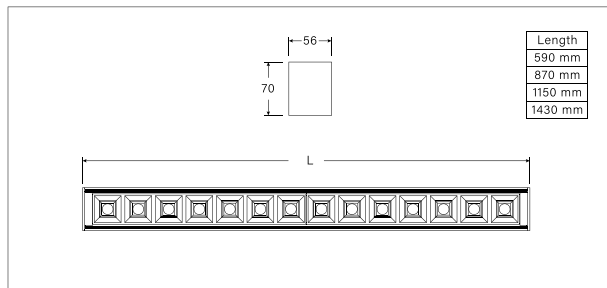

LIT-SYS LA55 | Linear Systems | Surface

Lumen, maintenance & failure rate	L80/F10 >55,000 hrs at 25°C
Body material	Aluminium
Dimensions & Weight	H 70mm W 56mm 3.35 kg per 113cm
Colors	Check colors index
Diffuser	Optical lens + anti-glare reflector
Power supply	Electronic driver
Mounting	Surface mounting

Customizable on request

- Dimmable
- Custom length
- Corner connection

*Longer lead time

Code	LED Lumen	Luminaire Lumen	Efficiency	LED Wattage	Color Temperature	Length
744120X	1757 lm	1520 lm	158.3lm/w	9.6W	3000k	590mm
744121X	2460 lm	2128 lm	158.8lm/w	13.4W	3000k	590mm
744220X	2636 lm	2280 lm	158.3lm/w	14.4W	3000k	870mm
744221X	3690 lm	3192 lm	158.8lm/w	20.1W	3000k	870mm
744320X	3514 lm	3040 lm	158.4lm/w	19.2W	3000k	1150mm
744321X	4920 lm	4256 lm	158.8lm/w	26.8W	3000k	1150mm
744420X	4393 lm	3800 lm	158.4lm/w	24W	3000k	1430mm
744421X	6150 lm	5320 lm	158.8lm/w	33.5W	3000k	1430mm
744120Y	1861 lm	1610 lm	167.7lm/w	9.6W	4000k	590mm
744121Y	2605 lm	2254 lm	168.2lm/w	13.4W	4000k	590mm
744220Y	2792 lm	2415 lm	167.7lm/w	14.4W	4000k	870mm
744221Y	3908 lm	3381 lm	168.2lm/w	20.1W	4000k	870mm
744320Y	3722 lm	3220 lm	167.7lm/w	19.2W	4000k	1150mm
744321Y	5210 lm	4508 lm	168.2lm/w	26.8W	4000k	1150mm
744420Y	4653 lm	4025 lm	167.7lm/w	24W	4000k	1430mm
744421Y	6513 lm	5635 lm	168.2lm/w	33.5W	4000k	1430mm

LIT-SYS LA55 | Linear Systems | Suspended

Lumen, maintenance & failure rate	L80/F10 >55,000 hrs at 25°C
Body material	Aluminium
Dimensions & Weight	H 70mm W 56mm 3.35 kg per 113cm
Colors	Check colors index
Diffuser	Optical lens + anti-glare reflector
Power supply	Electronic driver
Mounting	Surface mounting