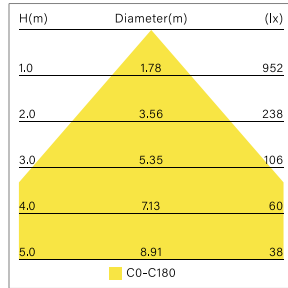

LIT-SYS LA55

Ceiling-mounted linear LED lighting system with UGR < 16. A contemporary lighting solution for architectural spaces. Used continuously mounted or as a stand-alone luminaire, it offers the flexibility to create various geometric shapes.

LIT-SYS LA55 | Linear Systems | Suspended

Lumen, maintenance & failure rate	L80/F10 >55,000 hrs at 25°C
Body material	Aluminium
Dimensions & Weight	H 70mm W 56mm 3.35 kg per 113cm
Colors	Check colors index
Diffuser	Optical lens + anti-glare reflector
Power supply	Electronic driver
Mounting	Surface mounting

Customizable on request

*Longer lead time

Code	LED Lumen	Luminaire Lumen	Efficiency	LED Wattage	Color Temperature	Length
745120X	1757 lm	1520 lm	158.3lm/w	9.6W	3000k	590mm
745121X	2460 lm	2128 lm	158.8lm/w	13.4W	3000k	590mm
745220X	2636 lm	2280 lm	158.3lm/w	14.4W	3000k	870mm
745221X	3690 lm	3192 lm	158.8lm/w	20.1W	3000k	870mm
745320X	3514 lm	3040 lm	158.4lm/w	19.2W	3000k	1150mm
745321X	4920 lm	4256 lm	158.8lm/w	26.8W	3000k	1150mm
745420X	4393 lm	3800 lm	158.4lm/w	24W	3000k	1430mm
745421X	6150 lm	5320 lm	158.8lm/w	33.5W	3000k	1430mm
745120Y	1861 lm	1610 lm	167.7lm/w	9.6W	4000k	590mm
745121Y	2605 lm	2254 lm	168.2lm/w	13.4W	4000k	590mm
745220Y	2792 lm	2415 lm	167.7lm/w	14.4W	4000k	870mm
745221Y	3908 lm	3381 lm	168.2lm/w	20.1W	4000k	870mm
745320Y	3722 lm	3220 lm	167.7lm/w	19.2W	4000k	1150mm
745321Y	5210 lm	4508 lm	168.2lm/w	26.8W	4000k	1150mm
745420Y	4653 lm	4025 lm	167.7lm/w	24W	4000k	1430mm
745421Y	6513 lm	5635 lm	168.2lm/w	33.5W	4000k	1430mm

Code	White	Black
X	1	7
Y	2	8

Related Products:

LIT-6100

212