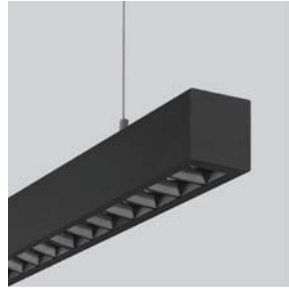

LIT-SYS LA55

Ceiling-mounted linear LED lighting system with UGR < 16. A contemporary lighting solution for architectural spaces. Used continuously mounted or as a stand-alone luminaire, it offers the flexibility to create various geometric shapes.

LIT-SYS LA55 | Linear Systems | Surface

Lumen, maintenance & failure rate	L80/F10 >55,000 hrs at 25°C
Body material	Aluminium
Dimensions & Weight	H 70mm W 56mm 3.35 kg per 113cm
Colors	Check colors index
Diffuser	Optical lens + anti-glare reflector
Power supply	Electronic driver
Mounting	Surface mounting

Code	White	Black
X	1	7
Y	2	8

Related Products:

LIT-6100

LIT-SYS LA55

Ceiling-mounted linear LED lighting system with UGR < 16. A contemporary lighting solution for architectural spaces. Used continuously mounted or as a stand-alone luminaire, it offers the flexibility to create various geometric shapes.

LIT-SYS LA55 | Linear Systems | Suspended

Lumen, maintenance & failure rate	L80/F10 >55,000 hrs at 25°C
Body material	Aluminium
Dimensions & Weight	H 70mm W 56mm 3.35 kg per 113cm
Colors	Check colors index
Diffuser	Optical lens + anti-glare reflector
Power supply	Electronic driver
Mounting	Surface mounting