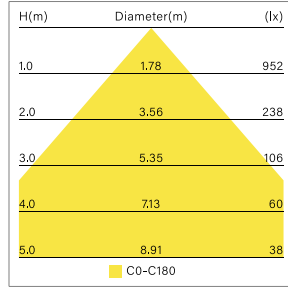

LIT-SYS LA55 | Linear Systems | Surface

Lumen, maintenance & failure rate	L80/F10 >55,000 hrs at 25°C
Body material	Aluminium
Dimensions & Weight	H 70mm W 56mm 3.35 kg per 113cm
Colors	Check colors index
Diffuser	Optical lens + anti-glare reflector
Power supply	Electronic driver
Mounting	Surface mounting

Customizable on request

- Dimmable
- Custom length
- Corner connection

*Longer lead time

Code	LED Lumen	Luminaire Lumen	Efficiency	LED Wattage	Color Temperature	Length
744120X	1757 lm	1520 lm	158.3lm/w	9.6W	3000k	590mm
744121X	2460 lm	2128 lm	158.8lm/w	13.4W	3000k	590mm
744220X	2636 lm	2280 lm	158.3lm/w	14.4W	3000k	870mm
744221X	3690 lm	3192 lm	158.8lm/w	20.1W	3000k	870mm
744320X	3514 lm	3040 lm	158.4lm/w	19.2W	3000k	1150mm
744321X	4920 lm	4256 lm	158.8lm/w	26.8W	3000k	1150mm
744420X	4393 lm	3800 lm	158.4lm/w	24W	3000k	1430mm
744421X	6150 lm	5320 lm	158.8lm/w	33.5W	3000k	1430mm
744120Y	1861 lm	1610 lm	167.7lm/w	9.6W	4000k	590mm
744121Y	2605 lm	2254 lm	168.2lm/w	13.4W	4000k	590mm
744220Y	2792 lm	2415 lm	167.7lm/w	14.4W	4000k	870mm
744221Y	3908 lm	3381 lm	168.2lm/w	20.1W	4000k	870mm
744320Y	3722 lm	3220 lm	167.7lm/w	19.2W	4000k	1150mm
744321Y	5210 lm	4508 lm	168.2lm/w	26.8W	4000k	1150mm
744420Y	4653 lm	4025 lm	167.7lm/w	24W	4000k	1430mm
744421Y	6513 lm	5635 lm	168.2lm/w	33.5W	4000k	1430mm